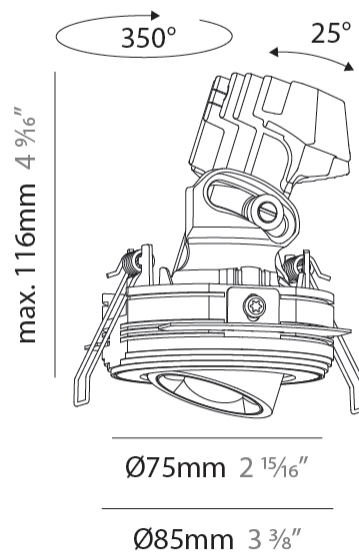

GENERAL

Series: Oiko Pro
 Subseries: Oiko Pro Adjustable
 Brand: Prolicht
 Division: Architectural
 Mounting Type: Trimless
 Mounting Location: Ceiling
 Subcategory: Downlight

PHYSICAL

Shape: Round
 Diameter (mm): 75
 Diameter (in): 2 15/16
 Height (mm): 116
 Height (in): 4 9/16
 Ceiling Thickness (mm): 10 / 12.5 / 15 / 25
 Ceiling Thickness (in): 3/8 or 1/2 or 9/16 or 1
 Min. Recessing Depth (mm): 125
 Min. Recessing Depth (in): 4 15/16
 Light Distribution: Direct
 Fixture Finish: SSR / BKV / CWI / CRY / HAB / LAG / UFT / ITA / RUA / RUR / MIC / FTG / MYG / TWT / LOD / PUS / FRO / FUP / KIA / POP / BLS / SPG / MEY / GOH / GUM / CHC / COM / ABZ / JAG / OBR / MOS / ROR
 Fixture Material: Aluminum Die Cast
 Cut-out Measurements: D. 86mm / 3 3/8"

OPTICAL

Reflector°: 14
 Adjustability: Rotational 350° / Tilt 25°

RATINGS AND CERTIFICATIONS

Certified By: Certified for North American Standards
 IP rating: IP20

OIKO PRO ADJUSTABLE TRIMLESS

A35815-

PROJECT